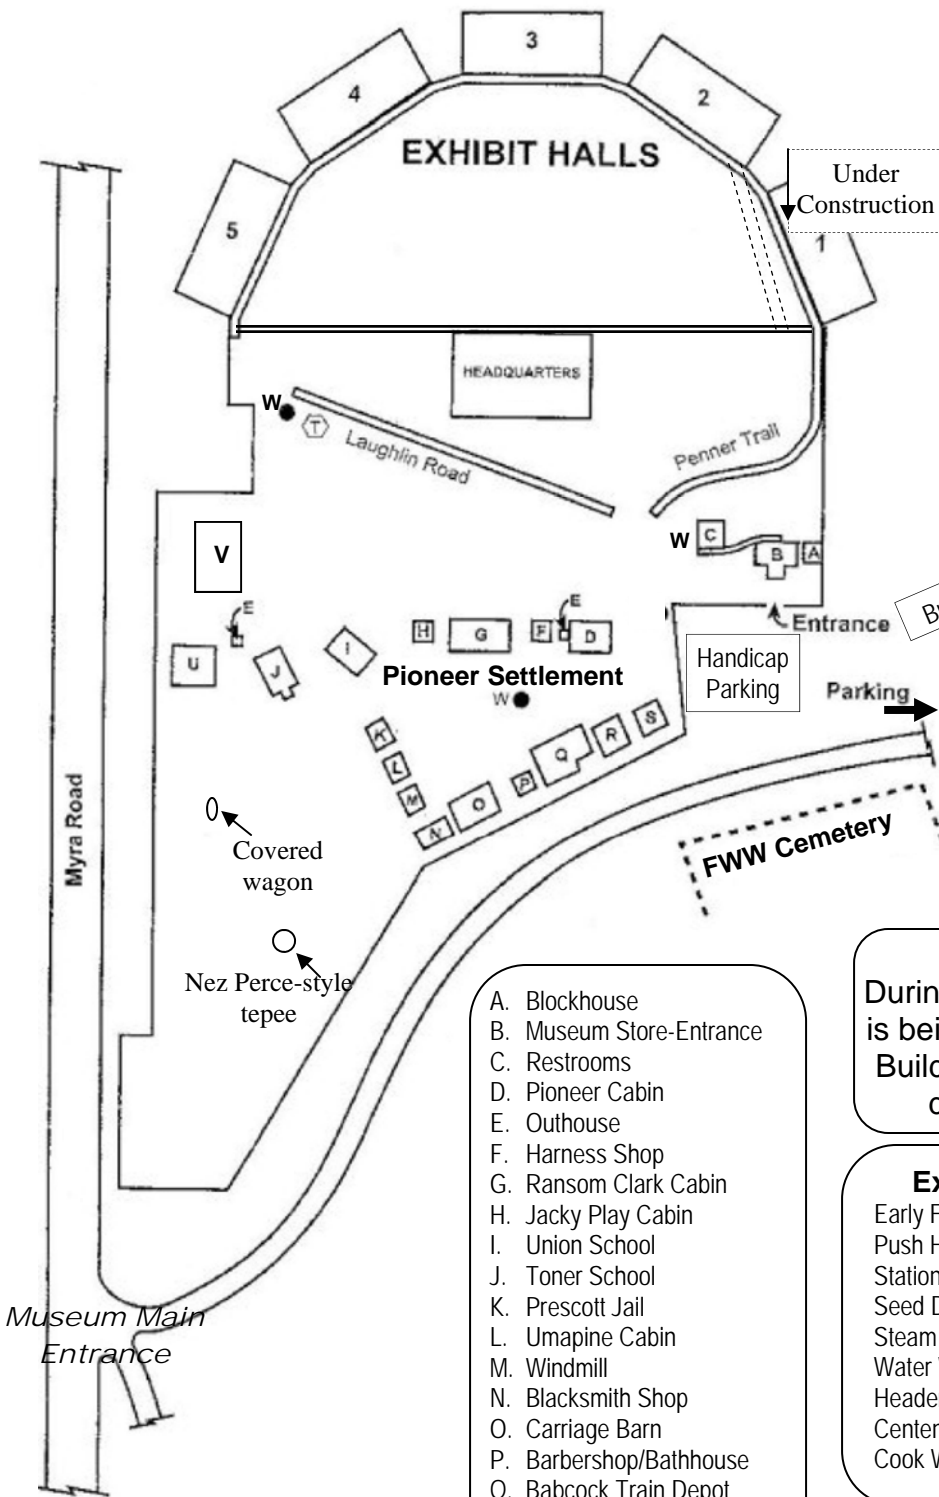

Under Construction

Bus Parking

Handicap Parking

Parking

Featured Exhibits

Exhibit Hall 1

During the 2009 season, Exhibit Hall 1 is being replaced with a new Entrance Building. Please enjoy the temporary displays in the Headquarters.

Exhibit Hall 2

Early Farm Machinery
Push Header
Stationary Thrasher
Seed Drill
Steam Engine
Water Wagon
Header Box Wagon
Centennial Farms Exhibit
Cook Wagon

Exhibit Hall 4

Sheep Wagon
Stagecoach
Buggies & Sleighs
Farm Wagons
Hand Tools
Ox Shoeing Chute
Branding Irons
Roller Mill
Early Vehicles

Exhibit Hall 3

33-Mule Team with Harris Combine
Mural surrounding exhibit places visitors into early wheat harvest

Exhibit Hall 5

Washington Territorial Prison
Horse-drawn Fire-Fighting Equipment

- A. Blockhouse
- B. Museum Store-Entrance
- C. Restrooms
- D. Pioneer Cabin
- E. Outhouse
- F. Harness Shop
- G. Ransom Clark Cabin
- H. Jacky Play Cabin
- I. Union School
- J. Toner School
- K. Prescott Jail
- L. Umapine Cabin
- M. Windmill
- N. Blacksmith Shop
- O. Carriage Barn
- P. Barbershop/Bathhouse
- Q. Babcock Train Depot
- R. Doctor's Office
- S. Kennedy Playhouse
- T. Gazebo
- U. Saturno Italian Farmstead
- V. Black Prince Grapes
- W. Water Fountain

Please consider returning your map to the Museum Store for others to use

Feb. 3, 2009

Museum Main Entrance