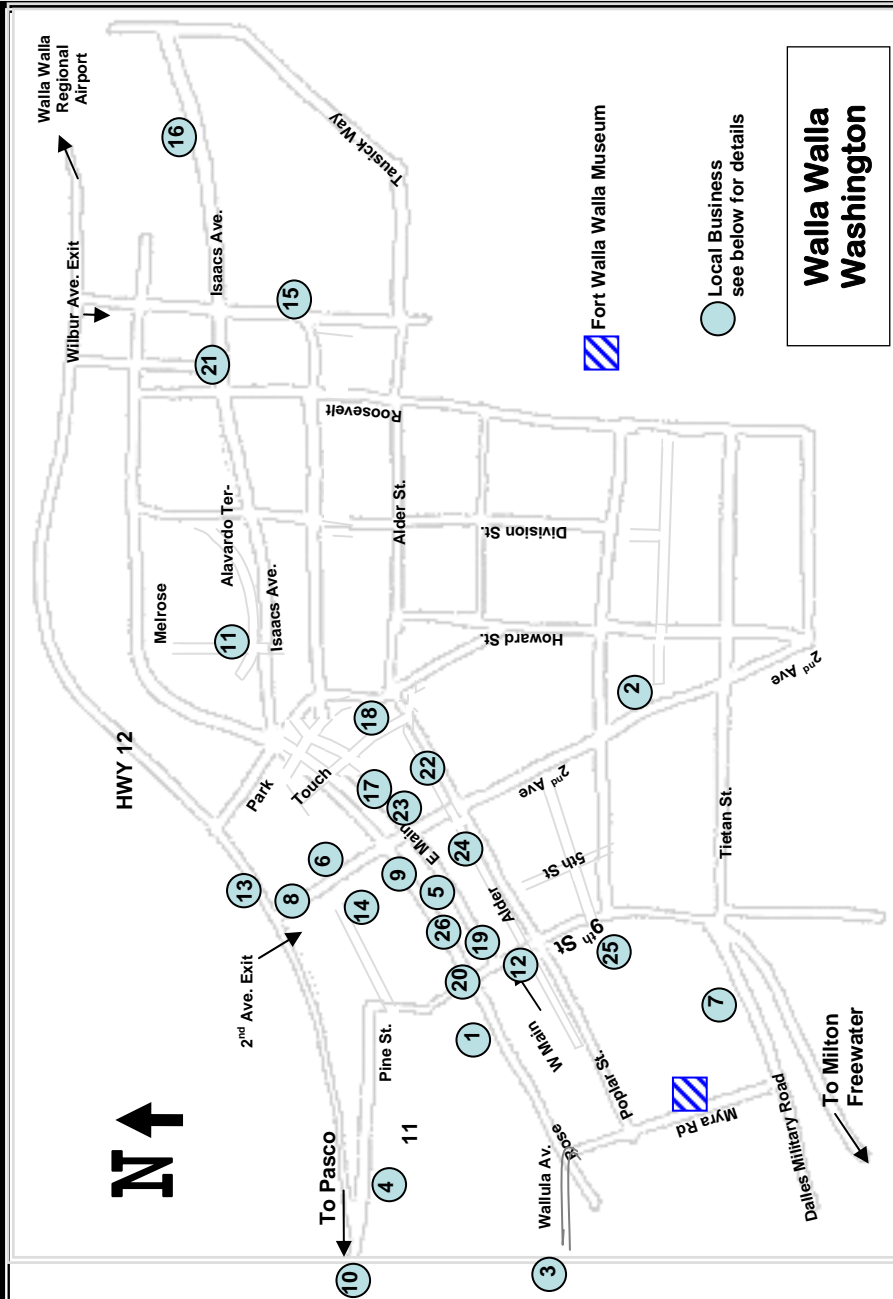

10. Pierce's Green Valley RV & Campground 394-2387
24676 W. Highway 12, Touchet, WA

11. Comfort Inn & Suites 522-3500
1419 W. Pine St, Walla Walla

12. City Center Motel 529-2660
627 W. Main St, Walla Walla

13. Fairway RV Resort & Tent Camping 525-8282
50 E. George St, Walla Walla

14. Budget Inn 529-4410
305 N. 2nd Ave, Walla Walla

17. Travelodge 529-4940
421 E. Main St, Walla Walla

Please consider returning your map to the Museum Store for others to use

Feb. 3, 2009

Restaurants

3. Cugini Italian Import Market 526-0809
960 Wallula Ave, Walla Walla
2025 E. Isaacs Ave, Walla Walla
5. Merchants Ltd/French Bakery 525-0900
21 E. Main St, Walla Walla
15. Taco Bell 527-9048
202 N. Wilbur Ave, Walla Walla
16. Mr. Ed's Restaurant 525-8440
2555 E. Isaacs Ave, Walla Walla
18. Clarette's Restaurant 529-3430
15 S. Touchet St, Walla Walla
19. Golden Horse Restaurant 525-7008
628 W. Main St, Walla Walla
20. Taco Bell 522-8682
16 N. 9th Ave, Walla Walla

**Walla Walla
Washington**