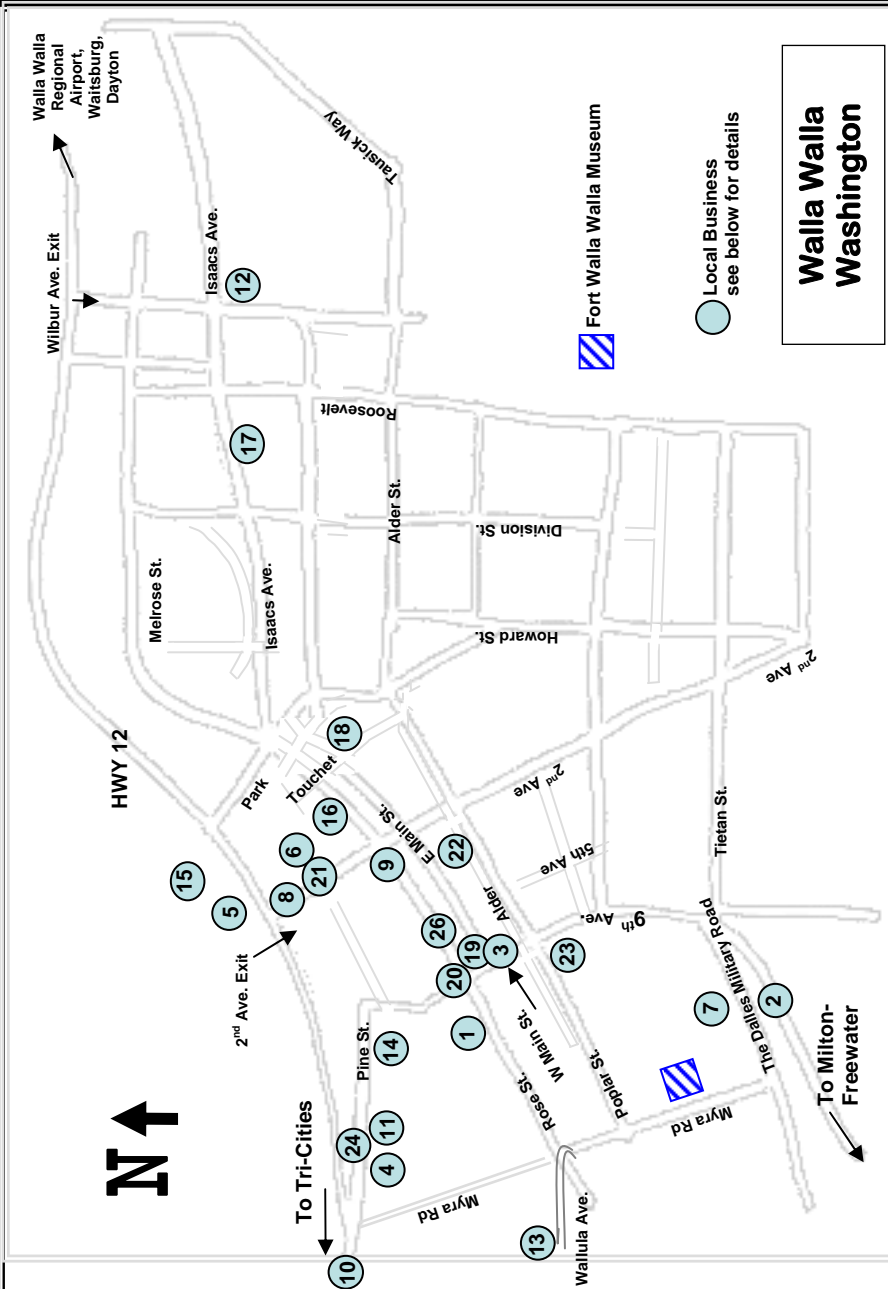

# Map of Museum Grounds

- Pioneer Settlement**
- A. Blockhouse
  - B. Davis Cabin
  - C. Restrooms
  - D. Pioneer Cabin
  - E. Outhouse
  - F. Harness Shop
  - G. Ransom Clark Cabin
  - H. Jacky Play Cabin
  - I. Union School
  - J. Toner School
  - K. Prescott Jail
  - L. Umapine Cabin
  - M. Windmill \*
  - N. Blacksmith Shop
  - O. Carriage Barn
  - P. Barbershop/Bathhouse
  - Q. Babcock Train Depot
  - R. Doctor's Office
  - S. Kennedy Playhouse
  - T. Gazebo
  - U. Saturno Italian Farmstead
  - V. Black Prince Grapes
  - W. Water Fountain
  - X. Italian Herb Garden

10. Pierce's Green Valley RV Park & Campground 394-2387  
24676 W. Highway 12, Touchet, WA

11. Comfort Inn & Suites 522-3500  
1419 W. Pine St., Walla Walla

Please consider returning your map to the Museum Store for others to use

### Restaurants

12. Taco Bell 527-9048  
202 N. Wilbur Ave., Walla Walla

13. Cugini Italian Import Market 526-0809  
960 Wallula Ave., Walla Walla

14. Tommy's Dutch Lunch 527-0600  
1203 W. Pine St., Walla Walla